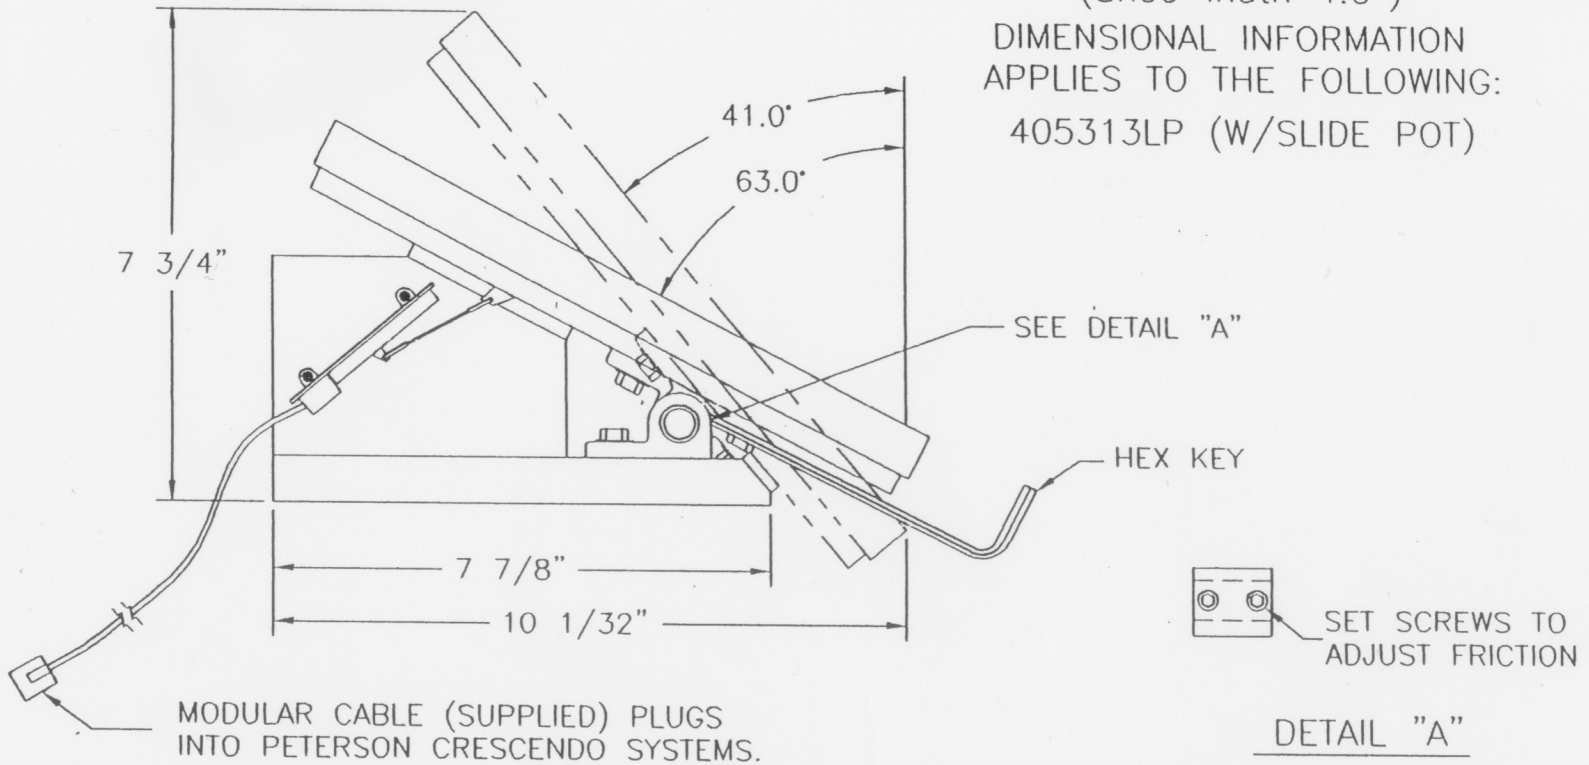

CRESCENDO SHOE DIMENSIONS

(Shoe width 4.0")

DIMENSIONAL INFORMATION
APPLIES TO THE FOLLOWING:
405313LP (W/SLIDE POT)

DETAIL "A"

UNLESS OTHERWISE SPECIFIED		BY	DATE
DIMENSIONS ARE IN INCHES - TOLERANCES:		DRAWN	JLF 8-98
DECIMAL	FRACTIONAL	CHK'D	SRP 11-98
.X = ±.060	± 1/64"	APP'D	
.XX = ±.015	ANGULAR	ISSUE DATE	
.XXX = ±.005		± 1'	

peterson
ELECTRO - MUSICAL PRODUCTS INC. / ALSIP, ILLINOIS 60803

DRAWING, CRESCENDO SHOE,
DIMENSIONS, LOW PROFILE VERSION

DO NOT SCALE THIS DRAWING	MAT'L
FINISH	-

SIZE	No.	REV.
A	190372	-
SCALE	NTS	SHEET 1 OF 1